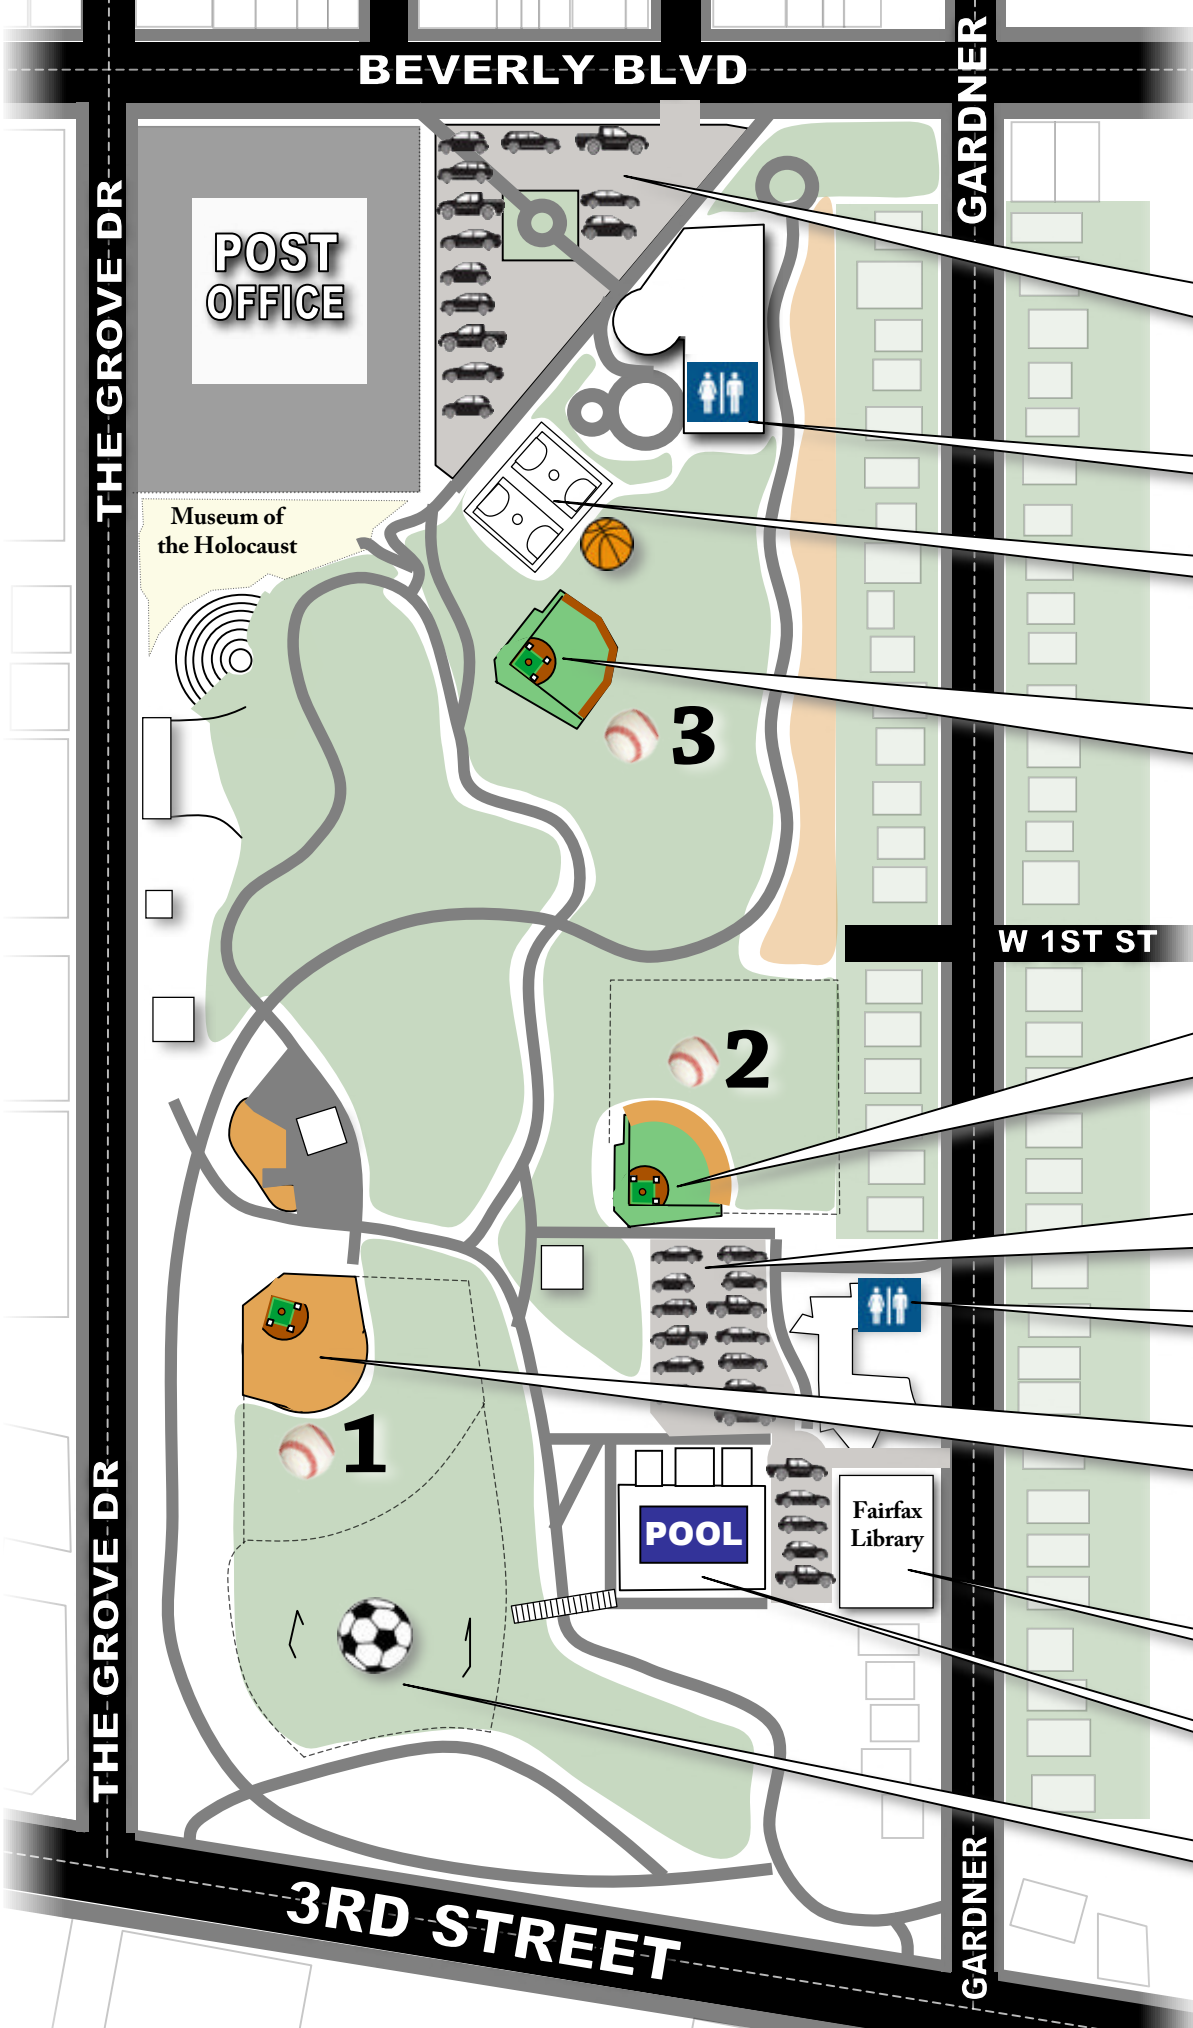

**"Wilshire-Warriors
Pony Baseball
Field Directory"**
Pan Pacific Park
7600 Beverly Blvd
Los Angeles 90036

PARKING
Access from Beverly
GOOGLE MAPS (iphone)
34.075882,-118.354385

RESTROOMS

**Basketball
Courts**

**BASEBALL
FIELD #3**
GOOGLE MAPS (iphone)
34.074456,-118.354701

**BASEBALL
FIELD #2**
GOOGLE MAPS (iphone)
34.072905,-118.354366

PARKING
Access from Gardner
GOOGLE MAPS (iphone)
34.072186,-118.353961

RESTROOMS

**BASEBALL
FIELD #1**
GOOGLE MAPS (iphone)
34.072367,-118.355636

Library

Pool

**Soccer
Field**